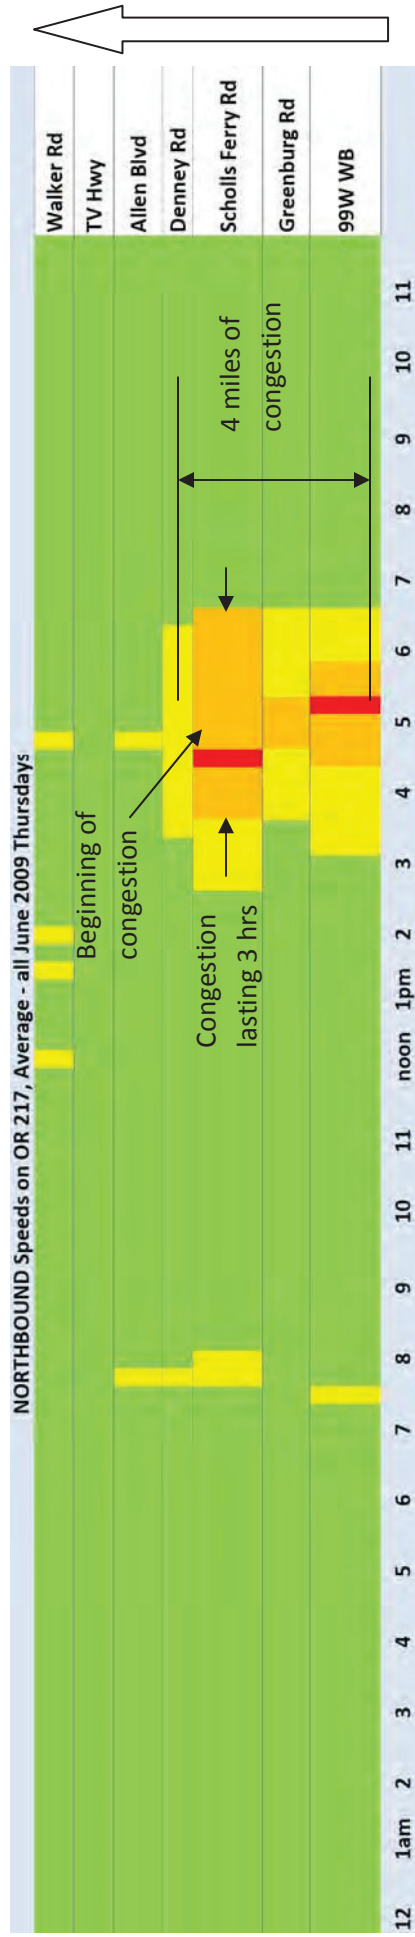

NORTHBOUND Speed Data for OR 217

SOUTHBOUND Speed Data for OR 217