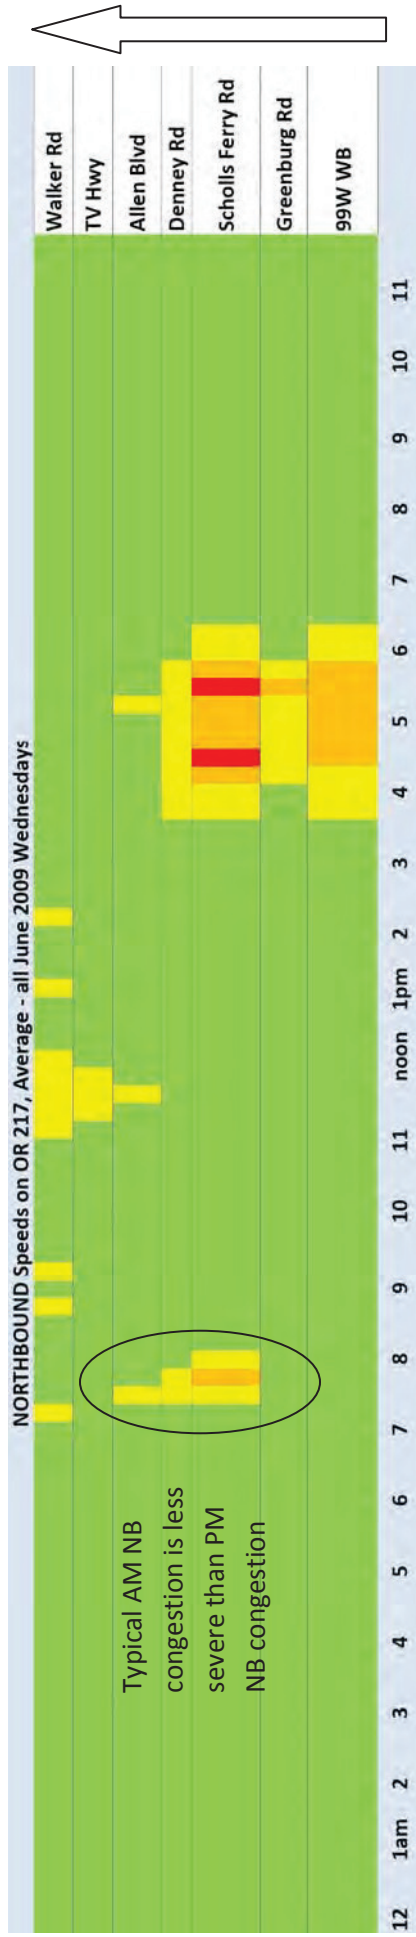

NORTHBOUND Speed Data for OR 217

SOUTHBOUND Speed Data for OR 217