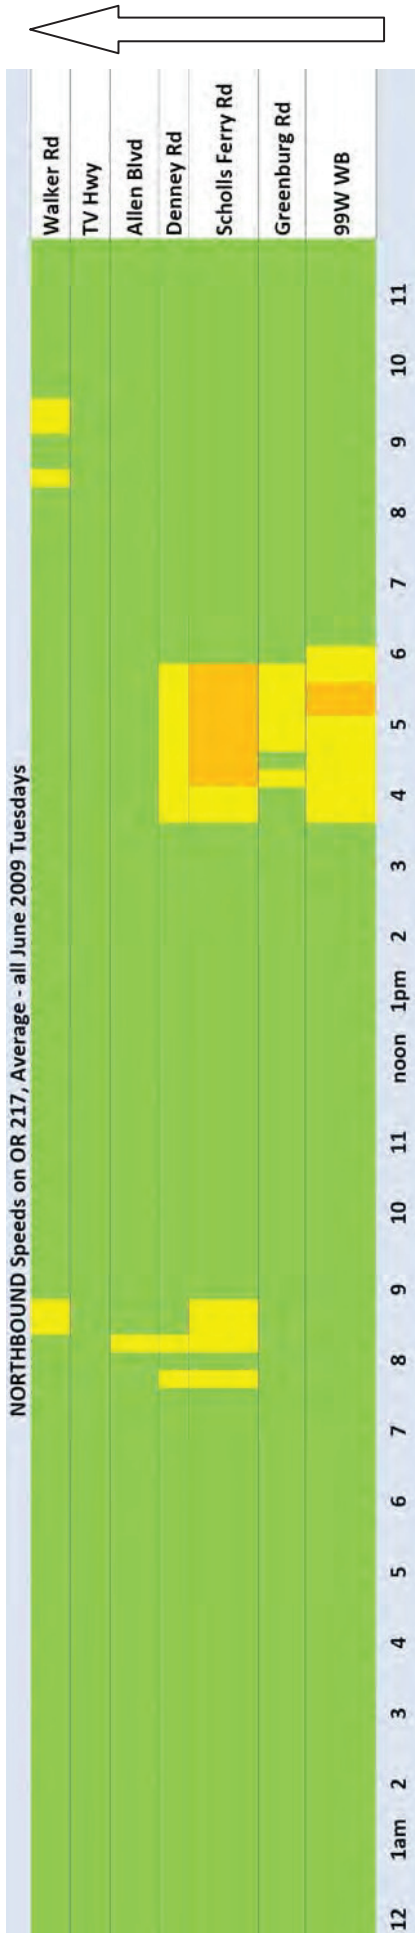

NORTHBOUND Speed Data for OR 217

SOUTHBOUND Speed Data for OR 217